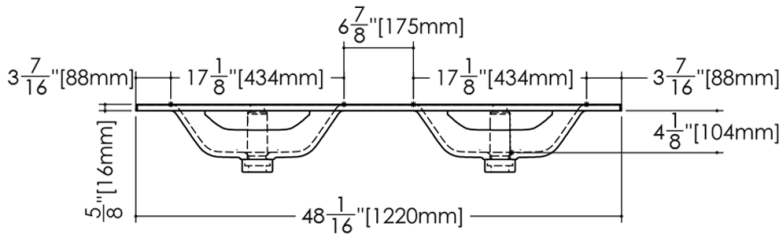

TECHNICAL DETAILS

- **Width:** 20"
- **Length:** 48"
- **Height:** 0.62"
- **Weight:** 31 lbs / 14 kg

plan view

perspective view

front view

side view

VELXS 48

WETSTYLE cannot be held responsible for any technical errors and reserves the right to make revisions without notice. Approximate measurement. The manufacturer accepts 1/4" (6.35mm) variance.