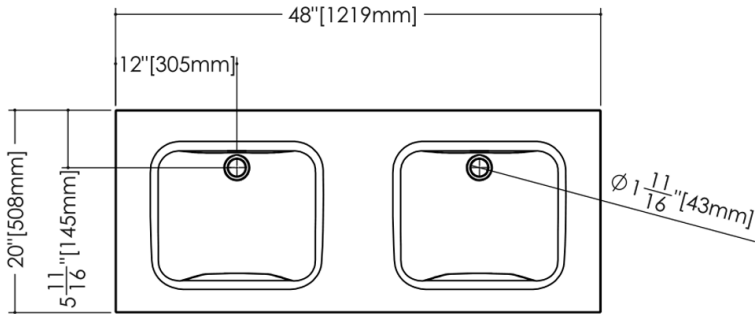

Sinks

VELXS 48

ELEMENT RAFFINÉ COLLECTION

Design Wetstyle Design Lab

FEATURES

Handcrafted in Montreal, Canada

Installation type: extra-slim recessed

Available with or without overflow

TECHNICAL DETAILS

- **Width:** 20"
- **Length:** 48"
- **Height:** 0.62"
- **Weight:** 31 lbs / 14 kg

plan view

perspective view

front view

side view

VELXS 48

WETSTYLE cannot be held responsible for any technical errors and reserves the right to make revisions without notice. Approximate measurement. The manufacturer accepts 1/4" (6.35mm) variance.