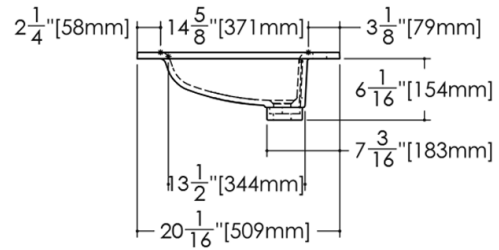

TECHNICAL DETAILS

- **Width:** 20"
- **Length:** 48"
- **Height:** 0.62"
- **Weight:** 31 lbs / 14 kg

plan view

perspective view

front view

side view

VELXS 48

WETSTYLE cannot be held responsible for any technical errors and reserves the right to make revisions without notice. Approximate measurement. The manufacturer accepts 1/4" (6.35mm) variance.