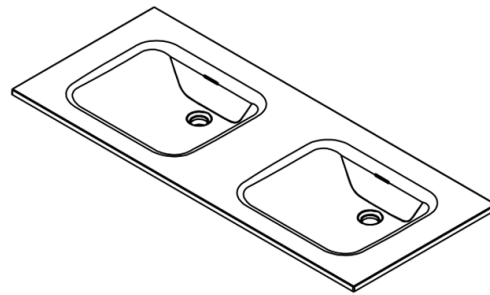

Sinks

VELXS 48

ELEMENT RAFFINÉ COLLECTION

Design Wetstyle Design Lab

FEATURES

Handcrafted in Montreal, Canada

Installation type: extra-slim recessed

Available with or without overflow

Overflow trim finish options: polished chrome, brushed nickel, matte black, satin brass or no metallic trim

Faucet hole options: 1 hole (for mono faucet), 3 holes (for widespread faucet) or no hole (for wall-mounted faucet)

TECHNICAL DETAILS

- **Width:** 20"
- **Length:** 48"
- **Height:** 0.62"
- **Weight:** 31 lbs / 14 kg

plan view

perspective view

front view

side view

VELXS 48

WETSTYLE cannot be held responsible for any technical errors and reserves the right to make revisions without notice. Approximate measurement. The manufacturer accepts 1/4" (6.35mm) variance.