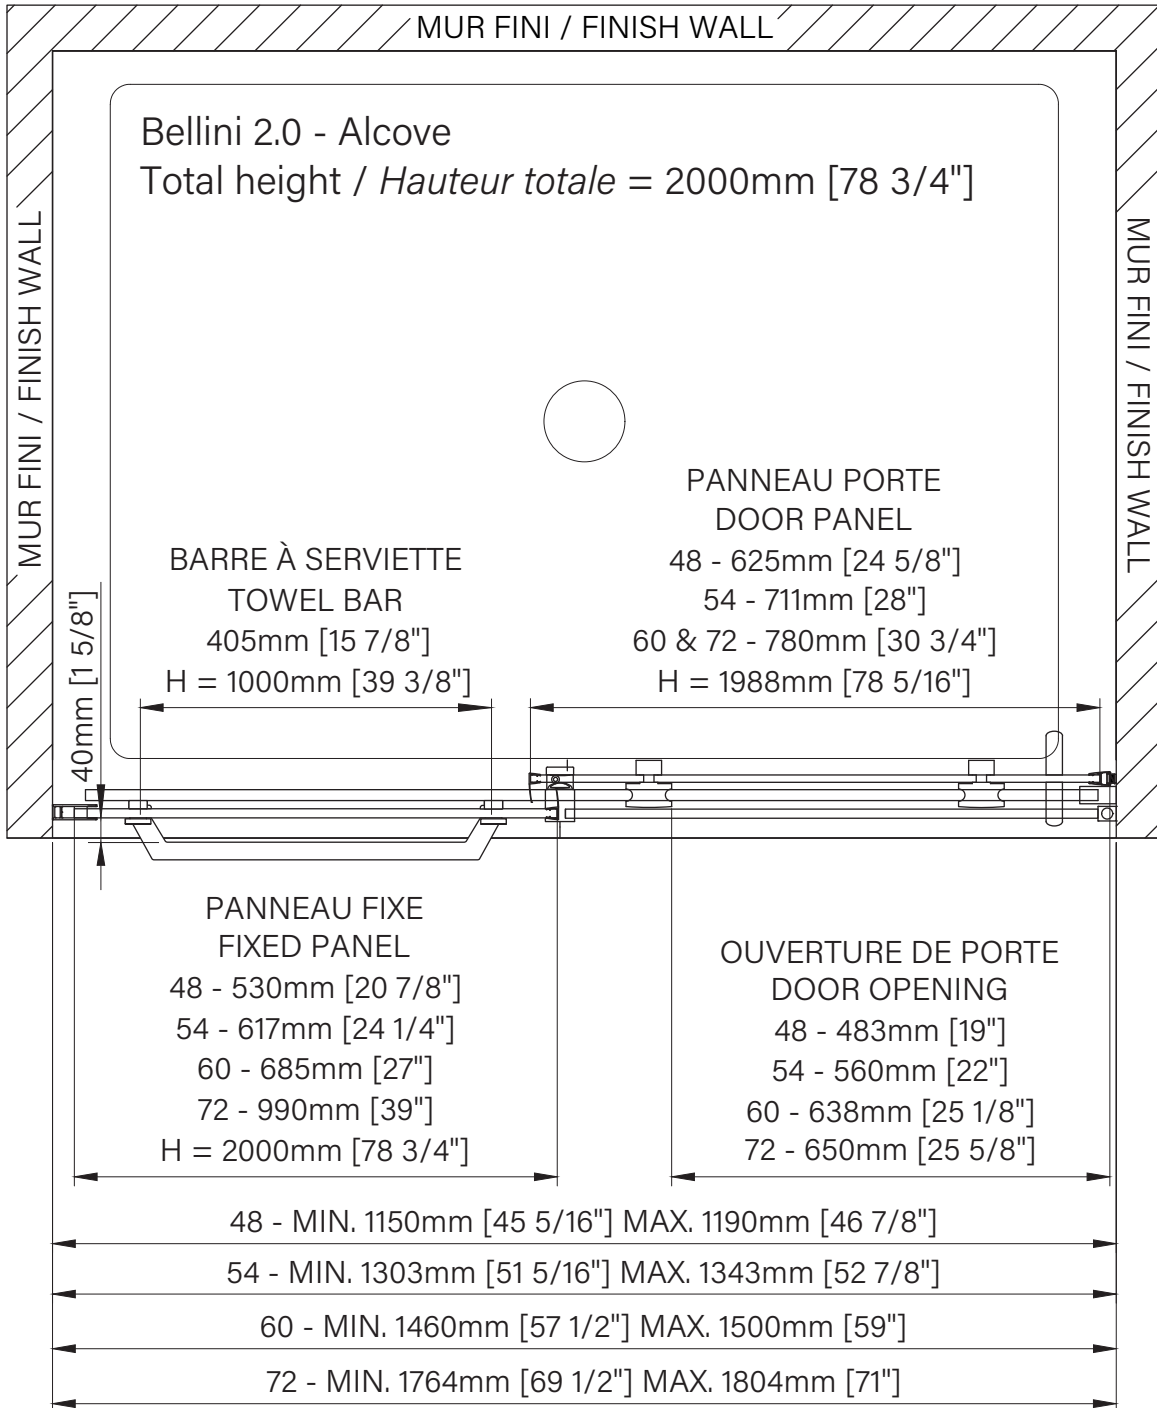

Features :

- Height of 78 3/4" (2000mm)
- Towel bar included
- Zitta Clip bottom door guide to ease cleaning
- Aluminum threshold and sealing gaskets
- Safe tempered glass with polished edges
- Door anti-jump and stopper

Dimensions d'emballage / Packaging dimensions :

Panneau de porte / Door panel		Panneau fixe / Fixed panel	
48" : DG0248SD01 80" x 26" x 1", 73lbs 2032mm x 660mm x 25mm, 33.1kg	60" & 72" : DG0260SD01 80" x 32" x 1", 90bs 2032mm x 813mm x 25mm, 40.8kg	48" : DG0248SF01 80" x 22" x 1", 64bs 2032mm x 559mm x 25mm, 29kg	60" : DG0260SF01 80" x 28" x 1", 82bs 2032mm x 711mm x 25mm, 37.2kg
54" : DG0254SD01 80" x 29" x 1", 82lbs 2032mm x 737mm x 25mm, 37.2kg		54" : DG0254SF01 80" x 25" x 1", 73lbs 2032mm x 635mm x 25mm, 33.1kg	70" : DG0272SF01 80" x 40" x 1", 115lbs 2032mm x 1016mm x 25mm, 52.2kg

**Les dimensions d'emballage peuvent varier ou changées sans préavis.
**Packaging dimensions may vary or change without notice.

zitta.ca

Bellini 2.0

Rolling shower door
 Alcove 1 door, 1 fixed
 Available configurations :
 48" / 54" / 60" / 72"

Porte de douche à roulement
 Alcôve 1 porte, 1 fixe
 Configurations disponibles :
 48" / 54" / 60" / 72"

The dimensions are subject to manufacturer's tolerance and may change without notice.
 Les dimensions sont soumises à des tolérances de fabrication et peuvent changer sans préavis.