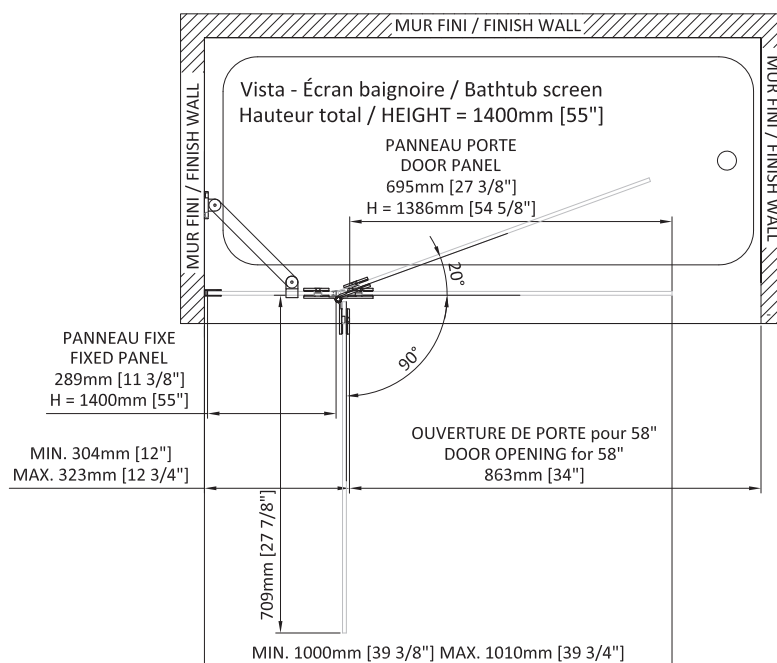

The Vista series is offered as a bathtub or a shower screen. It is sleek, stylish and sophisticated enough to fit a modern design, yet simple and practical enough to brighten a more traditional look. The well-designed configuration keeps it very functional and adds a touch of innovation to the room. The tall door opens widely from the outside, giving you easy access to the faucets. The large modern handle, strategically placed on the tall glass, can also be used as a practical yet stylish towel bar, keeping your bath towel readily on hand.

# VISTA

## BATHTUB SCREEN 1 DOOR, 1 FIXED

Bathtub screen 40" :  
DVS4000ESTA21

Box #1 :  
57 1/8" x 28 5/8" x 2 3/4"  
1450 mm x 728 mm x 70 mm  
77,16 lbs, (35 kg)

Total number of box : 1

- Configuration of installation on bath
- Can be installed as a walk-in
- Reversible installation
- 90° opening and 20° inner closing
- Height of 55" (1400mm)
- Large door panel and small fixed panel
- ZittaClean stain resistant glass treatment
- Hinges guaranteed for life
- Provides access to the faucets
- Chrome hardware
- Towel bar on the door
- Stainless-steel support bar
- Finishing cap
- Seals
- Adjustment of the wall extrusion and the fixed panel of 25mm – 1"
- Easy to clean