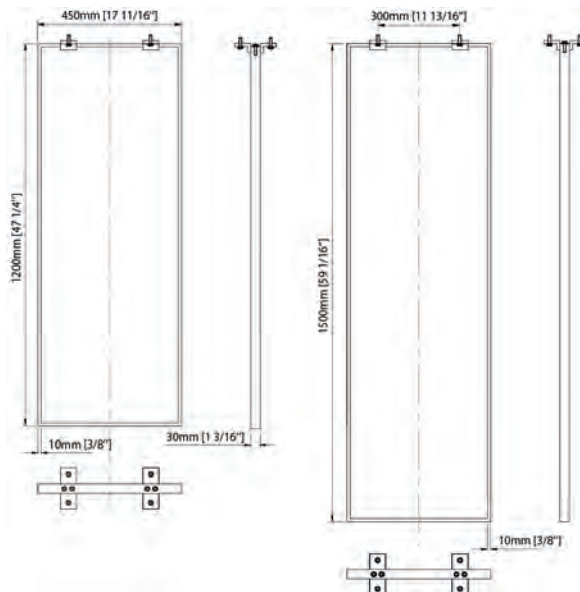

Duo : AS00432
(AS00442 & AS00452)

Small : AS00442
Box #1 :
49 5/8" x 19 3/4" x 2" , 7 lbs
1260mm x 502mm x 51mm , 3.2kg

Tall : AS00452
Box #1 :
60 1/2" x 19 3/4" x 2" , 9.1 lbs
1537mm x 502mm x 51mm , 4.1kg

Total number of box : 1

CEILING TOWEL BAR

Duo or solo

- Modern look
- Simple shape
- Brushed stainless steel bars
- Squared angles
- Clean finish
- Different height choices
- Stable ceiling fixture
- Free floor space
- Can be intalled where you want
- Width of 18" (450 mm)
- Height of 47 1/4" (1200 mm) minimum
- Height of 59" (1500 mm) maximum