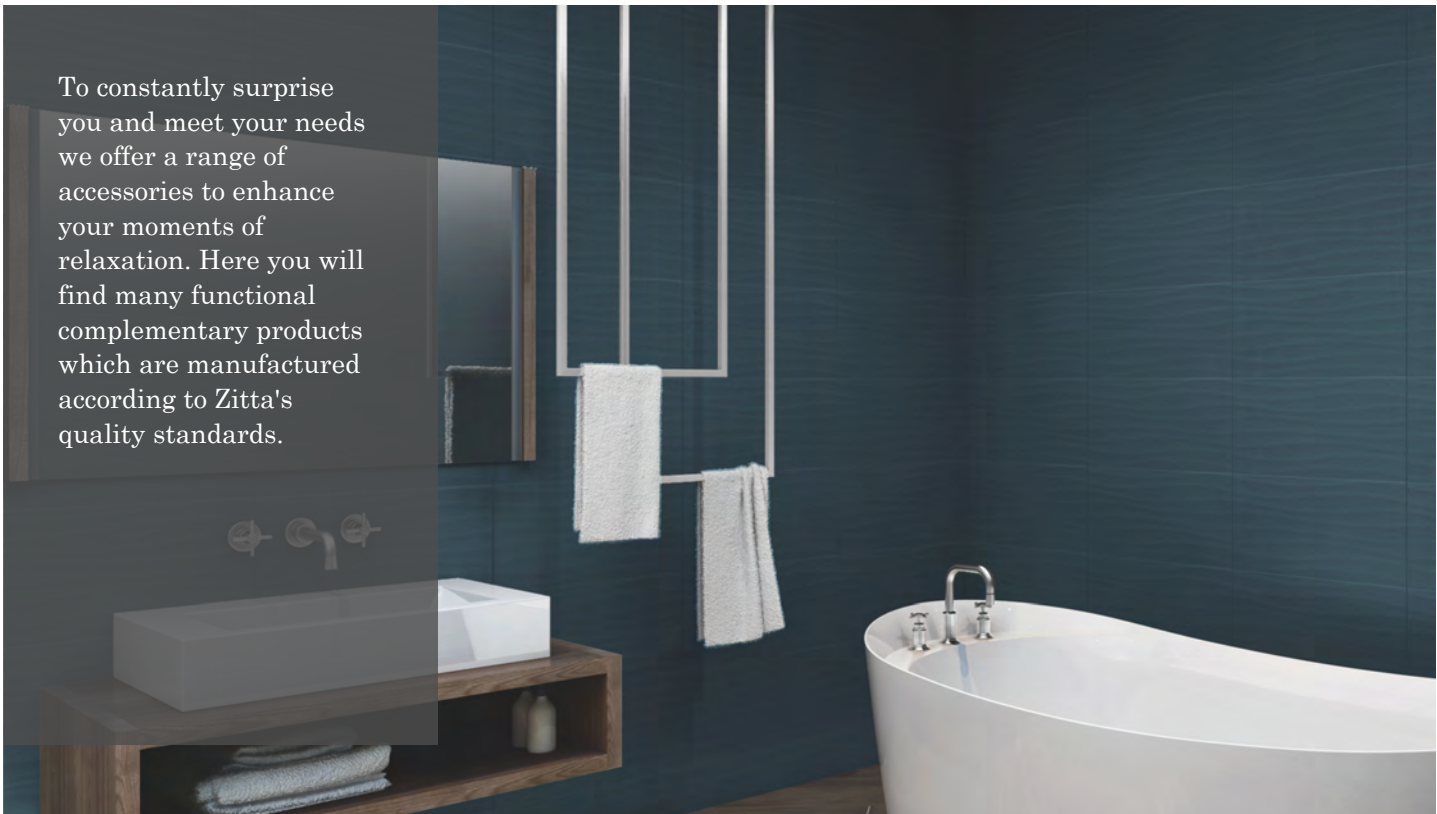

To constantly surprise you and meet your needs we offer a range of accessories to enhance your moments of relaxation. Here you will find many functional complementary products which are manufactured according to Zitta's quality standards.

Total number of box : 1

CEILING TOWEL BAR

Duo or solo

- Modern look
- Simple shape
- Brushed stainless steel bars
- Squared angles
- Clean finish
- Different height choices
- Stable ceiling fixture
- Free floor space
- Can be intalled where you want
- Width of 18" (450 mm)
- Height of 47 1/4" (1200 mm) minimum
- Height of 59" (1500 mm) maximum