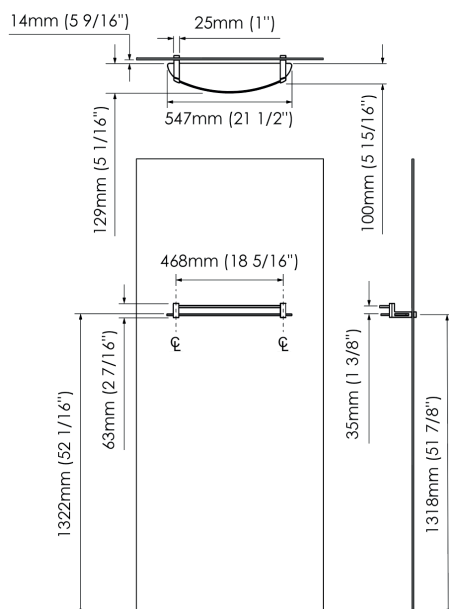

TOWEL SHELF

SOLO OR DUO

COMPATIBLE SHOWERS : AMALY, BELLINI, GOCCIO, PIAZZA, PURE, QUADRO, SLIM, VAGUE

Solo : AS00402
Boite #1
22 1/2" x 7" x 2 3/4" , 5.2lbs
572mm x 178mm x 70mm , 2.4kg

Duo : AS00412
Boites #1 & #2
22 1/2" x 7" x 2 3/4" , 5.2lbs
572mm x 178mm x 70mm , 2.4kg

Total number of box : 1 - 2

- Solid stainless-steel supports
- 8 mm tempered glass shelf
- Curved and square shape to match different hardware styles
- Large shelf space
- Maximize functions of a little used space
- Upper bar acts as guard rail
- Lower bar acts as towel bar
- Installation of Solo shelf interior or exterior and Duo for both
- Easy installation without drilling
- Can be paired with the towel warmer

** See individual specification sheets of compatible showers for dimensions & features.