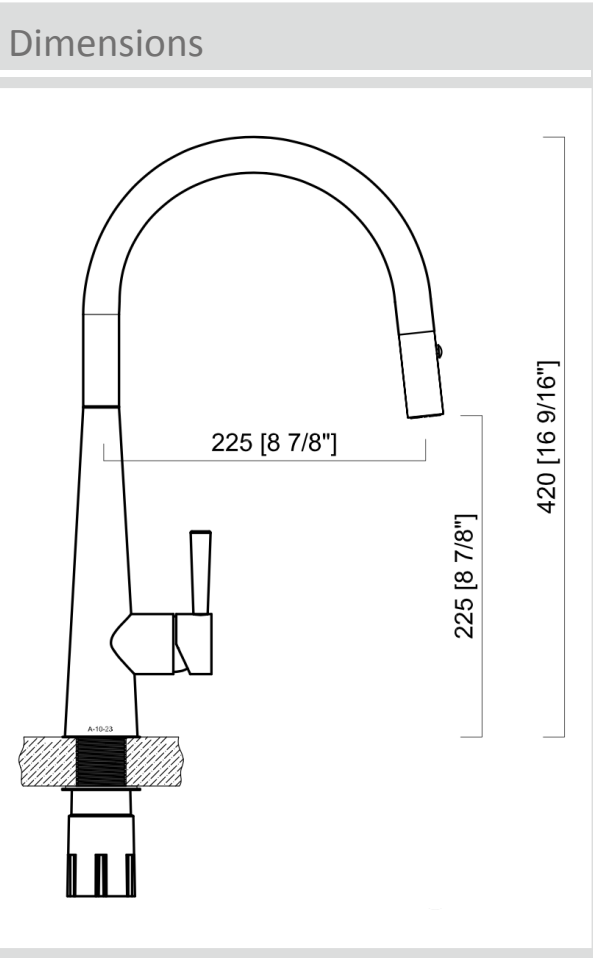

Cignus 14 Dual Function Pull-Out

Model Code: KTC014-BKD/RBD/EGD/BRD