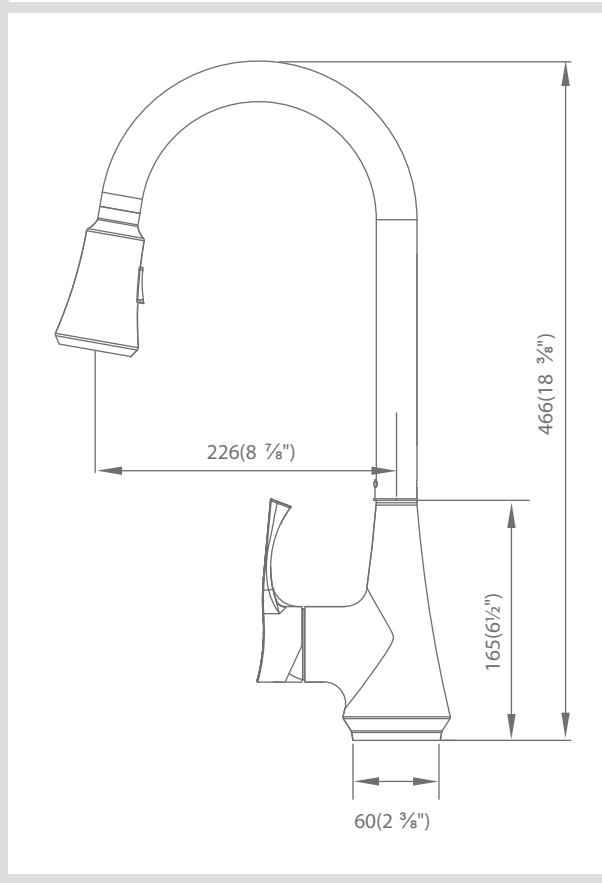

Cignus 17 Dual Function Pull-Out

Model Code: KTC017-BR

## Dimensions