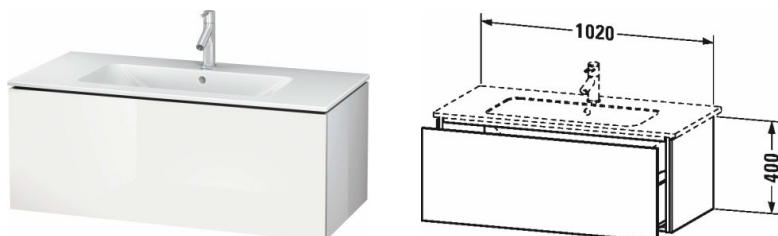

L-Cube Vanity unit wall-mounted # LC6142

| < 1020 mm > |

Vanity unit wall-mounted	Dimension	Weight	Order number
1 pull-out compartment, for ME by Starck # 233610			
Colors			
M07 Concrete Grey Matt Decor M11 Cashmere Oak M12 Brushed Oak Real wood veneer M13 American Walnut Real wood veneer M16 Black Oak M18 White Matt Decor M21 Walnut Dark Decor M22 White High Gloss Decor M30 Natural Oak M35 Oak Terra M38 Dolomiti Grey High Gloss Lacquer M40 Black High Gloss Lacquer M43 Basalt Matt Decor M49 Graphite Matt Decor M53 Chestnut Dark Decor M69 Brushed Walnut Real wood veneer M71 Mediterranean Oak Real wood veneer M72 Brushed Dark Oak Real wood veneer M75 Linen Decor M79 Natural Walnut Decor M80 Graphit Super Matt M85 White High Gloss Lacquer M86 Cappuccino High Gloss Lacquer M89 Flannel Grey High Gloss Lacquer M90 Flannel Grey Satin Matt Lacquer M91 Taupe Matt Decor			
Variant			
	1020 x 481 mm		LC6142
Infobox			
Installation only in combination with space saving siphon (# 005076 is recommended), Interior modules can not be retrofitted and are factory installed., Please specify when ordering: -, interior system yes / no, - walnut 77 or maple 78, # LC 6140 - 6142 are available from stock in colour 22 White High Gloss			
Accessory			
Additional modules Interior system in solid wood, for cabinet widths 1020 mm	1020 mm		UV9833
Suitable products			
Space saving siphon 31,75 mm, 1 1/4" mm	1 1/4" mm		005076
Washbasin, furniture washbasin with overflow, with tap platform, fixings included, fixings included, wall-mounted, CUPC® listed*, 1030 x 490 mm	1030 x 490 mm		233610