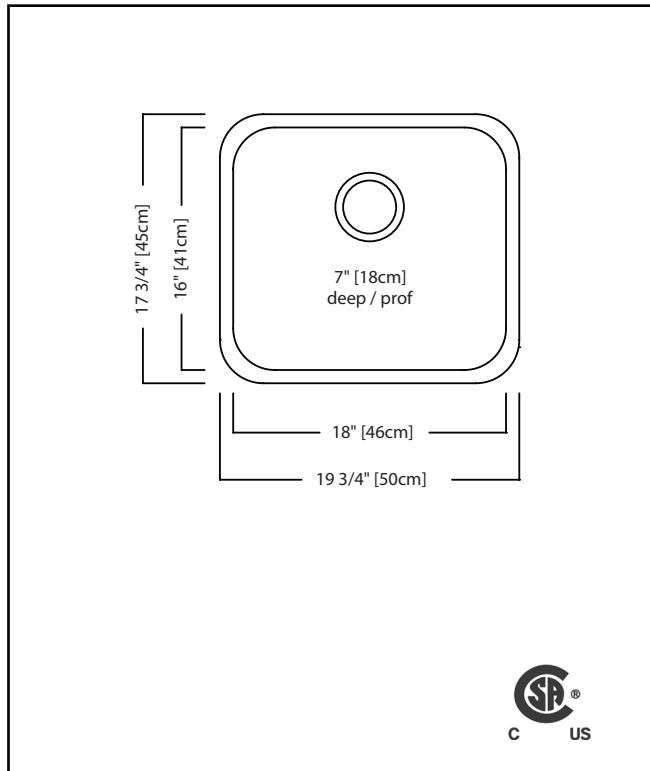

KINDRED

REGINOX

SINGLE BOWL 20 GAUGE UNDERMOUNT

MODEL: RSU1820-7

- ✓ Seamless profile brings sleek style to any kitchen
- ✓ Sound dampening system that reduces excess noise from running water and disposal vibration
- ✓ Gently sloping corners make cleaning a breeze
- ✓ Resilient finish offers lasting durability

TECHNICAL FEATURES

OVERALL SINK SIZE (OD)	17 3/4" FB x 19 3/4" LR
BOWL SIZE (ID)	16" FB x 18" LR x 7" DP
MINIMUM CABINET SIZE	21"
MATERIAL	20 Gauge
CORNER RADIUS	70 mm
STAINLESS STEEL FINISH	Linear Finish Bowl with Silk Finished Rim
DRAIN HOLE LOCATION	Rear
INSTALLATION TYPE	Undermount
SOUND COATING	Sound pads
WEIGHT	7.9lbs
WARRANTY	Limited Lifetime
COUNTRY OF ORIGIN	Canada