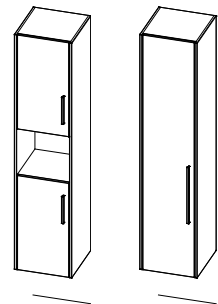

CUBIK - QUADRA | SELECTION

PRODUCTS OVERVIEW

Mirror without lighting

20 1/2", 26 1/2", 32 1/2", 38 1/2", 44 1/2"

Mirror with lighting

Medicine cabinet without lighting

19 1/2"

25 1/2"

31 1/2", 34 1/2", 37 1/2"

Sink base

24", 30", 36", 42", 48"

Medicine cabinet with lighting

19 1/2"

25 1/2"

31 1/2", 34 1/2", 37 1/2"

2" vanity tops available

OBE

MOMENTO

24 1/8", 30 1/8", 36 1/8", 42 1/8", 48 1/8"

Auxiliary medicine cabinet (above the toilet)

21", 24", 27"

Linen cabinet

12", 15", 18"

Suggested layouts